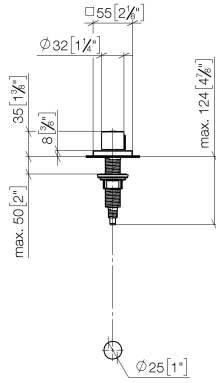

Strainer waste with control handle - Dark Chrome

LOT

10 711 970

- control for single basin
- including adapter for Bowden cable

Fits LOT

	Dark Chrome	10 711 970-19
	Chrome	10 711 970-00
	Brushed Platinum	10 711 970-06
	Platinum	10 711 970-08
	Durabress (23kt Gold)	10 711 970-09
	Brushed Durabress (23kt Gold)	10 711 970-28
	Matte Black	10 711 970-33
	Brushed Champagne (22kt Gold)	10 711 970-46
	Champagne (22kt Gold)	10 711 970-47
	Brushed Chrome	10 711 970-93
	Brushed Dark Platinum	10 711 970-99

Strainer waste with control handle - Dark Chrome

LOT

10 711 970

mm [inches]

Strainer waste with control handle - Dark Chrome

LOT

10 711 970

Parts for other
finishes can be found
here: [Chrome](#)